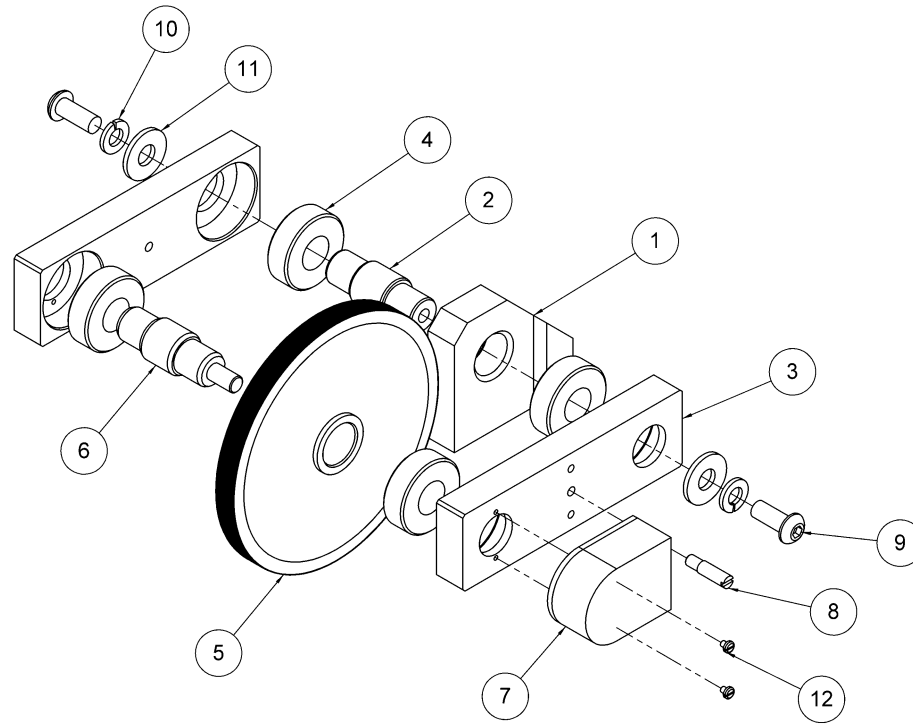

294-002-542
COUNTER WHEEL ASSEMBLY

294-002-542**COUNTER WHEEL ASSEMBLY**

	PART NO.	DESCRIPTION	QTY
1	294-012-152	COUNTER WHEEL BASE	1
2	294-012-155	COUNTER WHEEL BASE SHAFT	1
3	294-012-153	COUNTER WHEEL ARM	2
4	294-012-119	DRIVE SHAFT BEARING	4
5	294-012-154	COUNTER WHEEL	1
6	294-012-156	COUNTER WHEEL SHAFT	1
7	02-309	ENCODER	1
8	A-8249	SHUT OFF ARM STOP	1
9	808-549-102	SCREW, BUTTON HEAD, 1/4-20 X 5/8, BLACK	2
10	01-054	WASHER, 1/4, SPLIT	2
11	01-056	WASHER, 1/4 USS, FLAT	2
12	01-298	SCREW, 2-56 X 1/4 PAN HEAD	2