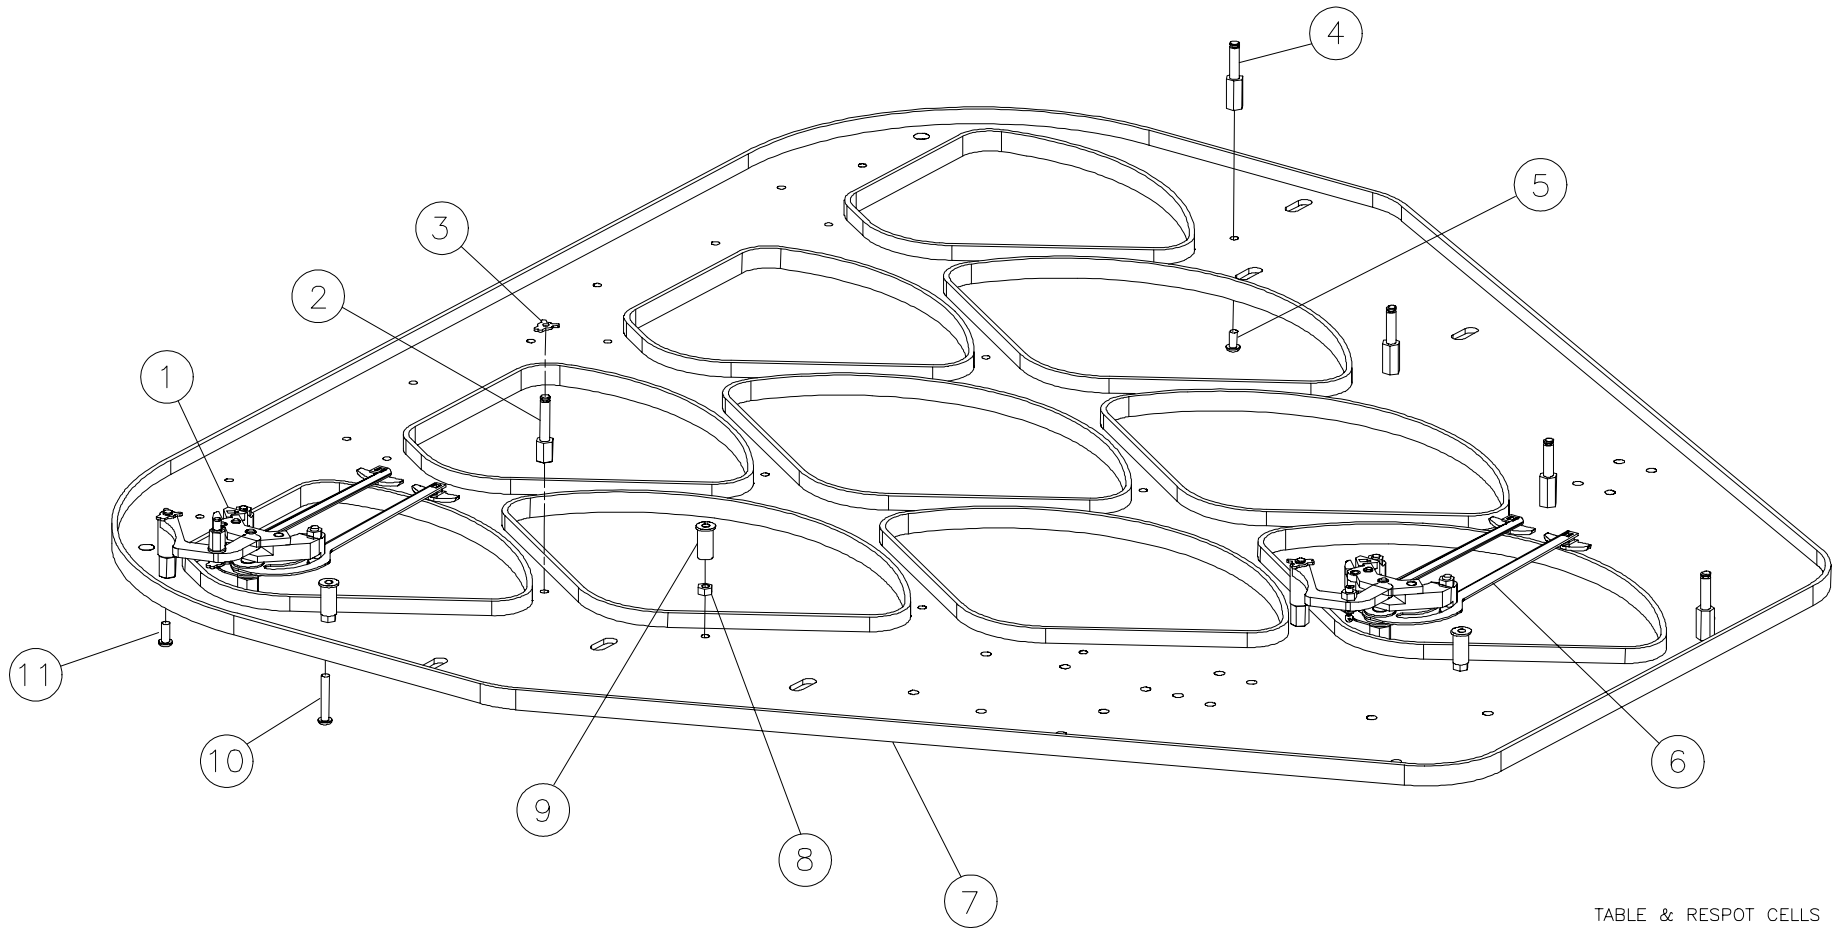

TABLE & RESPOT CELLS

TABLE & RESPOT CELLS

TABLE & RESPOT CELLS

| ITEM | QTY | PART # | DESCRIPTION |
|------|-----|-------------|--|
| 1 | 4 | 090-005-540 | RESPOT CELL ASSY (pins 7 through 10) |
| 2 | 10 | 090-005-504 | RESPOT PIVOT |
| 3 | 10 | 963-400-002 | X-WASHER |
| 4 | 4 | 090-005-503 | LINK CONNECTOR PIVOT |
| 5 | 4 | 809-149-100 | SCREW, BUTTON HEAD CAP, 1/4 - 20 X 5/8 |
| 6 | 6 | 090-005-544 | RESPOT CELL ASSY (pins 1 through 6) |
| 7 | 1 | 090-005-502 | TABLE |
| 8 | 10 | 844-049-002 | NUT, STOVER LOCK, 1/4 - 20 |
| 9 | 10 | 855-349-010 | WELL NUT, 1/4 - 20 x 1 |
| 10 | 10 | 801-149-247 | CARRIAGE BOLT, 1/4 - 20 X 1-1/2 |
| 11 | 10 | 801-149-100 | CARRIAGE BOLT, 1/4 - 20 X 5/8 |

| ITEM | QTY | PART # | DESCRIPTION |
|------|-----|--------|-------------|
|------|-----|--------|-------------|