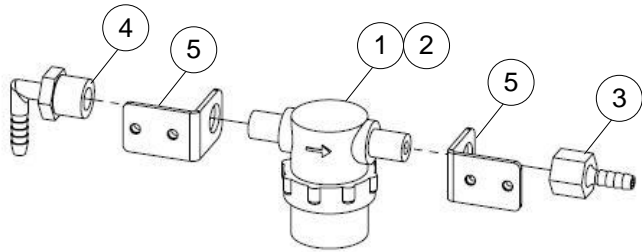

### Cleaner Filter Assembly- 294-115-673

	NUMBER	DESCRIPTION
1	04-322	FILTER BOWL
2	04-322-1	MESH SCREEN FILTER (NOT SHOWN)
3	04-398	BAREB FITTING, 1/4 NPT X 1/4
4	294-115-455	BARED FITTING, 90°, 1/4 FEMALE X 1/4
5	294-115-675	FILTER MOUNTING BRACKET ASM

### Flow Control Valve Assembly - 294-116-151

	NUMBER	DESCRIPTION
1	294-115-071	STEM ADAPTER, 1/4 MPT X 3/8
2	294-115-074	UNION TEE, 3/8 X 3/8
3	294-115-073	UNION ELBOW, 3/8 X 3/8
4	294-115-636	FLOW CONTROL VALVE
5	294-116-149	FLOW CONTROL VALE BRACKET
6	294-115-076	UNION CROSS (4X) 3/8
7	294-116-237	TYGOTHANE TUBE, 1.75 IN
8	294-115-733	TUBE SUPPORT