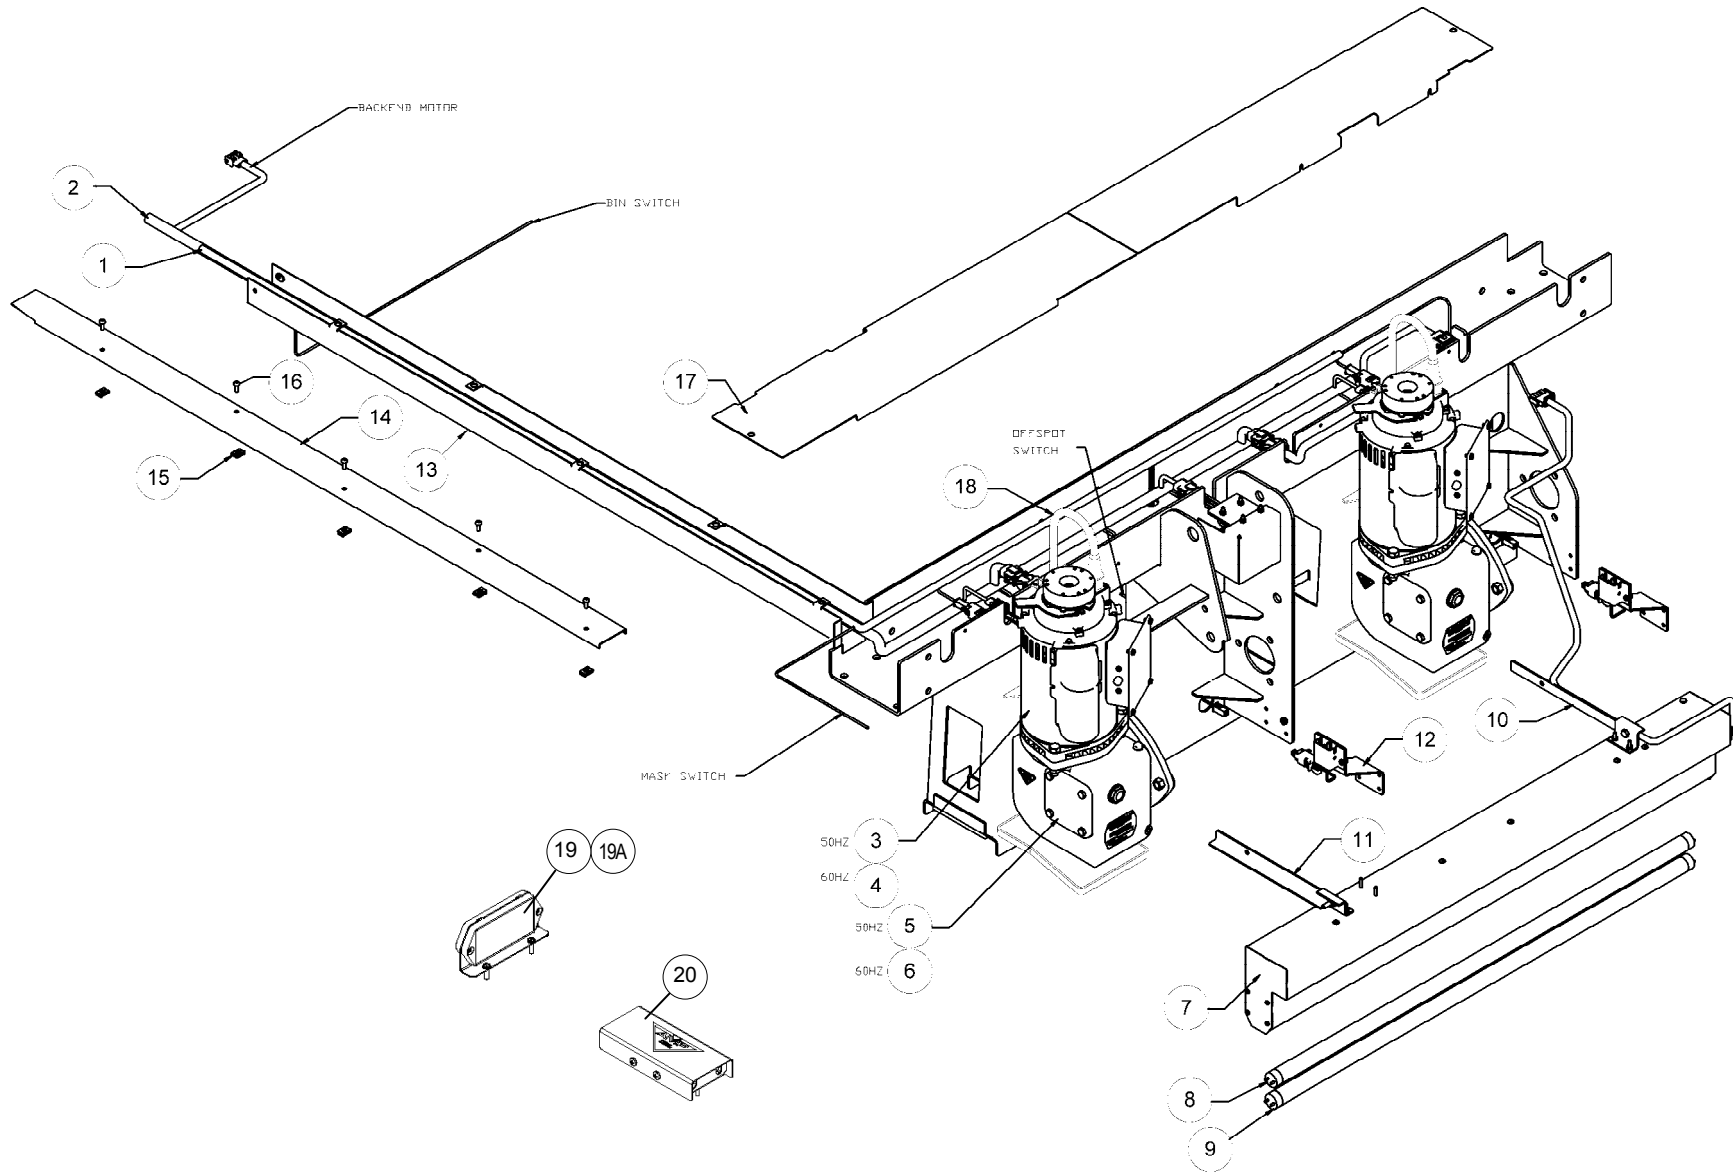

FRONT END ELECTRICAL INSTALLATION - EVEN MACHINE

FRONT END ELECTRICAL INSTALLATION - EVEN MACHINE

ITEM	QTY	PART #	DESCRIPTION	ITEM	QTY	PART #	DESCRIPTION
1	1	088-000-005	EVEN LOGIC CABLE				
2	1	088-000-006	EVEN POWER CABLE				
3	2	088-000-145	FRONT END MOTOR ASSEMBLY, 50 HZ				
4	2	088-000-146	FRONT END MOTOR ASSEMBLY, 60 HZ				
5	2	088-004-509	FRONT END GEARBOX, 50HZ				
6	2	088-004-504	FRONT END GEARBOX, 60HZ				
7	1	088-000-024	DUAL PIT LIGHT ASSEMBLY, DUAL INPUT				
8	1	751-001-466	LAMP, DAY LIGHT T8 36", 30W				
9	1	751-001-460	LAMP, BLACK LIGHT T8 36", 30W				
10	1	070-001-907	PIT LIGHT SUPPORT BRACKET, R.H.				
11	1	070-001-908	PIT LIGHT SUPPORT BRACKET, L.H.				
12	2	088-000-107	HOME ASSEMBLY				
13	1	088-200-477	CABLE DUCT ASSEMBLY				
14	1	088-200-478	CABLE DUCT COVER				
15	5	724-511-074	U-NUT, 10 - 32				
16	5	812-840-082	SCREW, ROUND HEAD, 10 - 32 X 1/2				
17	2	090-005-053	CROSSBEAM COVER				
18	2	090-005-876	MOTOR CABLE				
19	2	088-000-189	REFLECTOR, XL/ BALL DETECTOR				
19A	1	088-001-292	REFLECTOR KIT (incl. 2 reflectors and bracket)				
20	1	088-000-080	BALL DETECTOR ASSEMBLY				