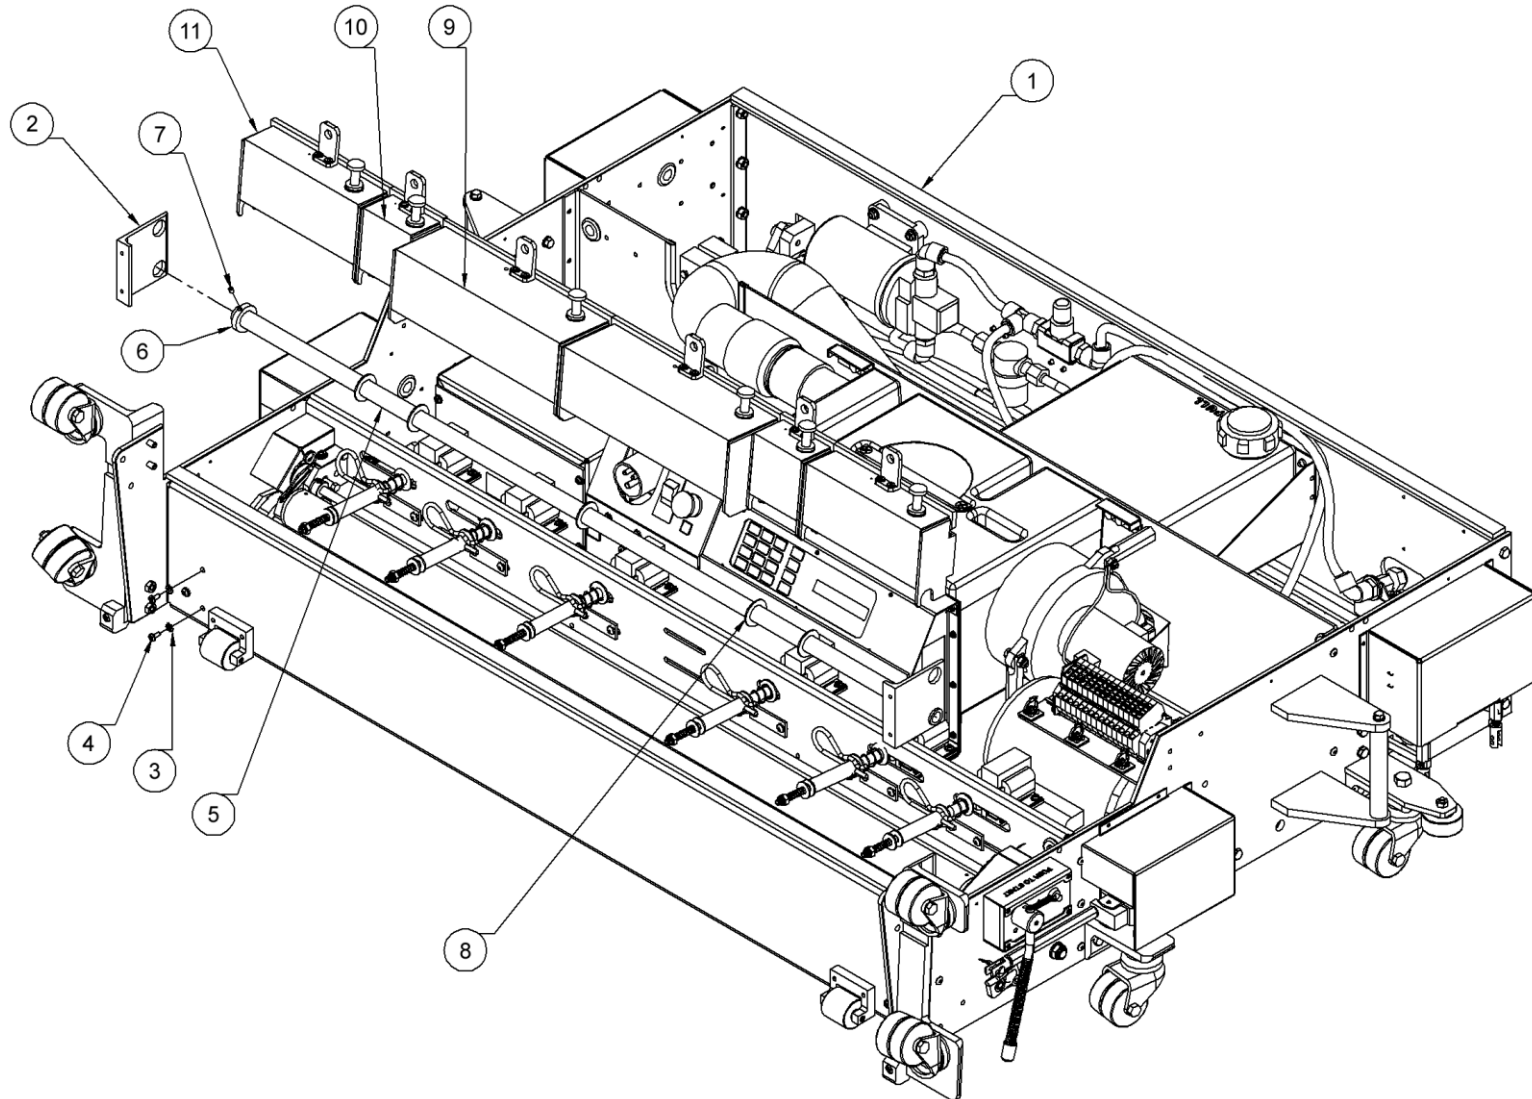

**BODY ASSEMBLY  
FRAME ASSEMBLY, OIL TANK ASSEMBLY**

**BODY ASSEMBLY  
FRAME ASSEMBLY, OIL TANK ASSEMBLY**

	<b>PART NO.</b>	<b>DESCRIPTION</b>	<b>QTY</b>
1	N/A	FRAME ASSEMBLY	1
2	294-002-018	TANK TUBE MOUNTING BRACKET	2
3	01-033	WASHER, #10, EXT TOOTH LOCK, ZINC	16
4	01-019	SCREW, #10-32 X 3/8, PHIL, PAN HEAD, ZINC	4
5	294-002-019	TANK MOUNTING TUBE	1
6	A-0875	TANK LOCK	2
7	01-007	SET SCREW, #10-32 X 1/4, CUP POINT, BLACK	2
8	A-0884	TANK SPACER	5
9	294-002-020	OIL TANK ASSEMBLY, 10" SUMMIT HVO	2
10	SA-0210C	OIL TANK ASSEMBLY, 3"	2
11	SA-0210G	OIL TANK ASSEMBLY, 7"	2