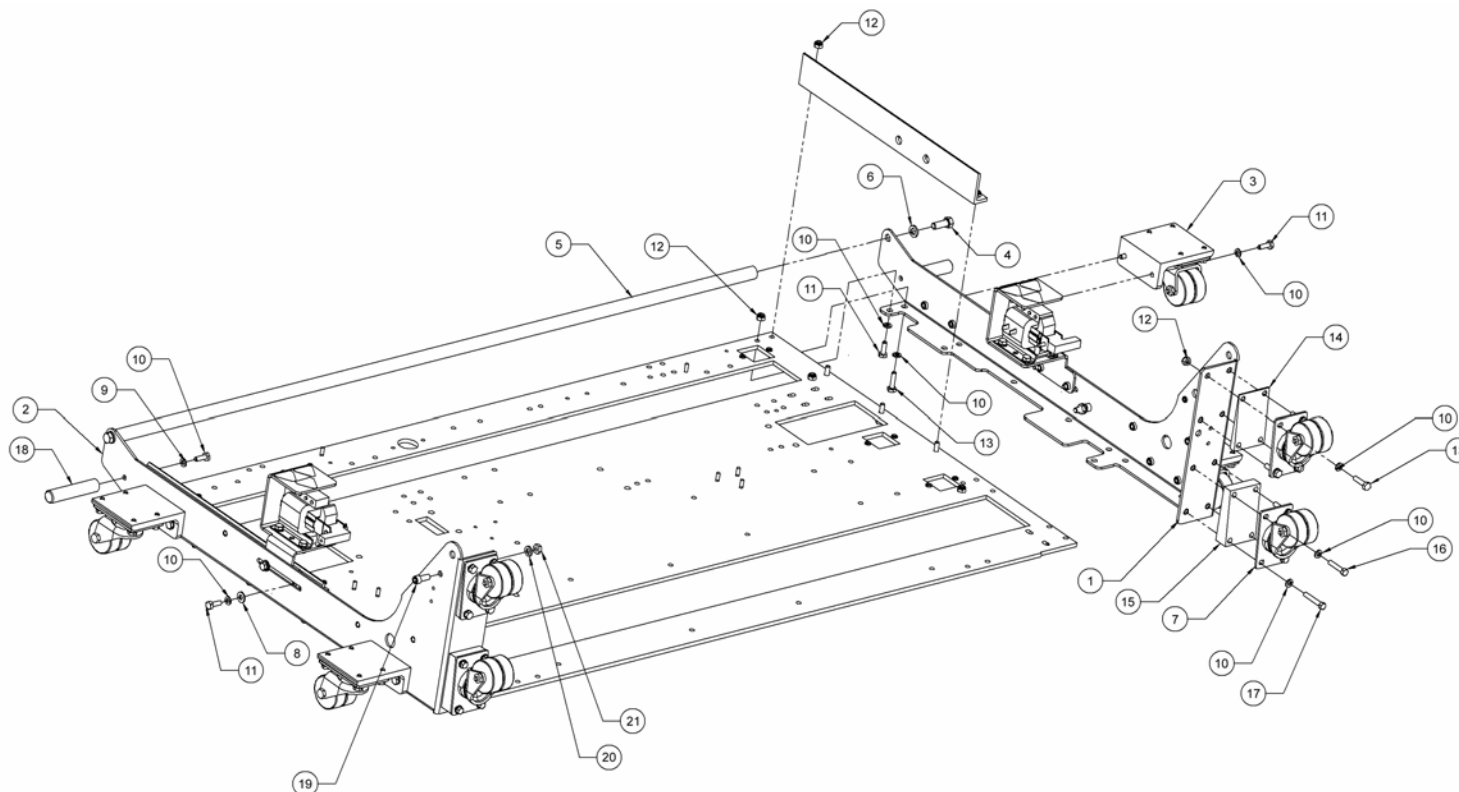

Frame Assembly (Page 1 of 3)

	NUMBER	DESCRIPTION
1	294-115-054	Side Plate, Buffer Side
2	294-115-055	Side Plate, Drive Side
3	294-115-167	Caster Assembly
4	809-865-165	Screw, 3/8-16 X 1, Hex Head, Black Finish
5	294-115-081	Handle Tube
6	951-164-002	Washer, 3/8, Split, Black
7	294-115-057	Caster
8	948-753-102	Washer, 1/4, Flat, Black
9	809-865-205	Screw, 3/8-16 X 1 1/4, Hex Head, Gr8, Black Finish
10	951-148-008	Washer, 1/4, Split, Black
11	809-849-125	Screw, 1/4-20 X 3/4, Hex Head, Black

	NUMBER	DESCRIPTION
12	01-051	Nut, 1/4-20, Flexloc, Zinc
13	809-849-165	Screw, 1/4-20 X 1, Hex Head, Gr 8, Black
14	294-115-191	Top Caster Bracket Wedge
15	294-115-192	Bottom Caster Bracket Wedge
16	809-849-205	Screw, 1/4-20 X 1 1/4, Hex Head, Gr 8, Black
17	809-849-245	Screw, 1/4-20 X 1 1/2, Hex Head, Gr 8, Black
18	294-115-259	Express Machine Handle
19	810-257-120	Screw, 5/16-18 X 3/4, Socket Head, Black Finish
20	01-063	Washer, 5/16, Split, Zinc
21	01-062	Nut, 5/16-18, Hex, Zinc

Frame Assembly (Page 2 of 3)

	NUMBER	DESCRIPTION
1	294-115-085	Oil Tank Assembly
2	294-115-098	Handle Assembly - Express
3	951-164-002	Washer, 3/8, Split, Black
4	294-115-082	Handle Pivot Boss
5	947-367-141	Washer, 3/8, Flat, Black
6	809-865-205	Screw, 3/8-16 X 1 1/4, Hex Head, Gr 8, Black Finish
7	951-148-008	Washer, 1/4, Split, Black
8	809-849-165	Screw, 1/4-20 X 1, Hex Head, Gr 8, Black