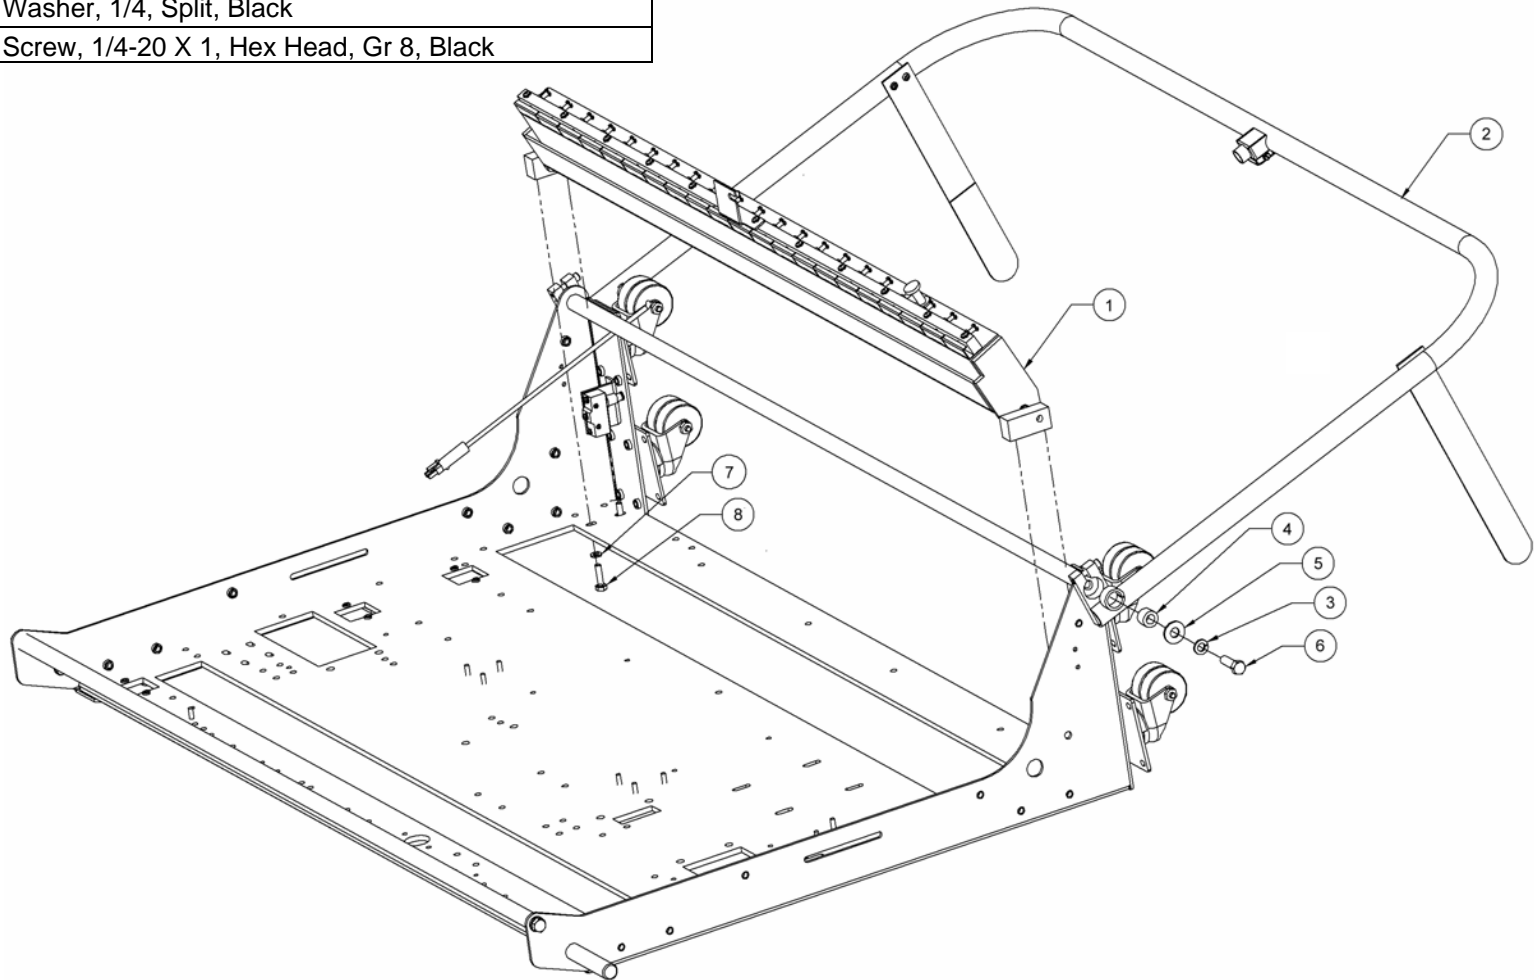

Frame Assembly (Page 1 of 3)

	NUMBER	DESCRIPTION
1	294-115-054	Side Plate, Buffer Side
2	294-115-055	Side Plate, Drive Side
3	294-115-167	Caster Assembly
4	809-865-165	Screw, 3/8-16 X 1, Hex Head, Black Finish
5	294-115-081	Handle Tube
6	951-164-002	Washer, 3/8, Split, Black
7	294-115-057	Caster
8	948-753-102	Washer, 1/4, Flat, Black
9	809-865-205	Screw, 3/8-16 X 1 1/4, Hex Head, Gr8, Black Finish
10	951-148-008	Washer, 1/4, Split, Black
11	809-849-125	Screw, 1/4-20 X 3/4, Hex Head, Black

	NUMBER	DESCRIPTION
12	01-051	Nut, 1/4-20, Flexloc, Zinc
13	809-849-165	Screw, 1/4-20 X 1, Hex Head, Gr 8, Black
14	294-115-191	Top Caster Bracket Wedge
15	294-115-192	Bottom Caster Bracket Wedge
16	809-849-205	Screw, 1/4-20 X 1 1/4, Hex Head, Gr 8, Black
17	809-849-245	Screw, 1/4-20 X 1 1/2, Hex Head, Gr 8, Black
18	294-115-259	Express Machine Handle
19	810-257-120	Screw, 5/16-18 X 3/4, Socket Head, Black Finish
20	01-063	Washer, 5/16, Split, Zinc
21	01-062	Nut, 5/16-18, Hex, Zinc

Frame Assembly (Page 2 of 3)

	NUMBER	DESCRIPTION
1	294-115-085	Oil Tank Assembly
2	294-115-098	Handle Assembly - Express
3	951-164-002	Washer, 3/8, Split, Black
4	294-115-082	Handle Pivot Boss
5	947-367-141	Washer, 3/8, Flat, Black
6	809-865-205	Screw, 3/8-16 X 1 1/4, Hex Head, Gr 8, Black Finish
7	951-148-008	Washer, 1/4, Split, Black
8	809-849-165	Screw, 1/4-20 X 1, Hex Head, Gr 8, Black