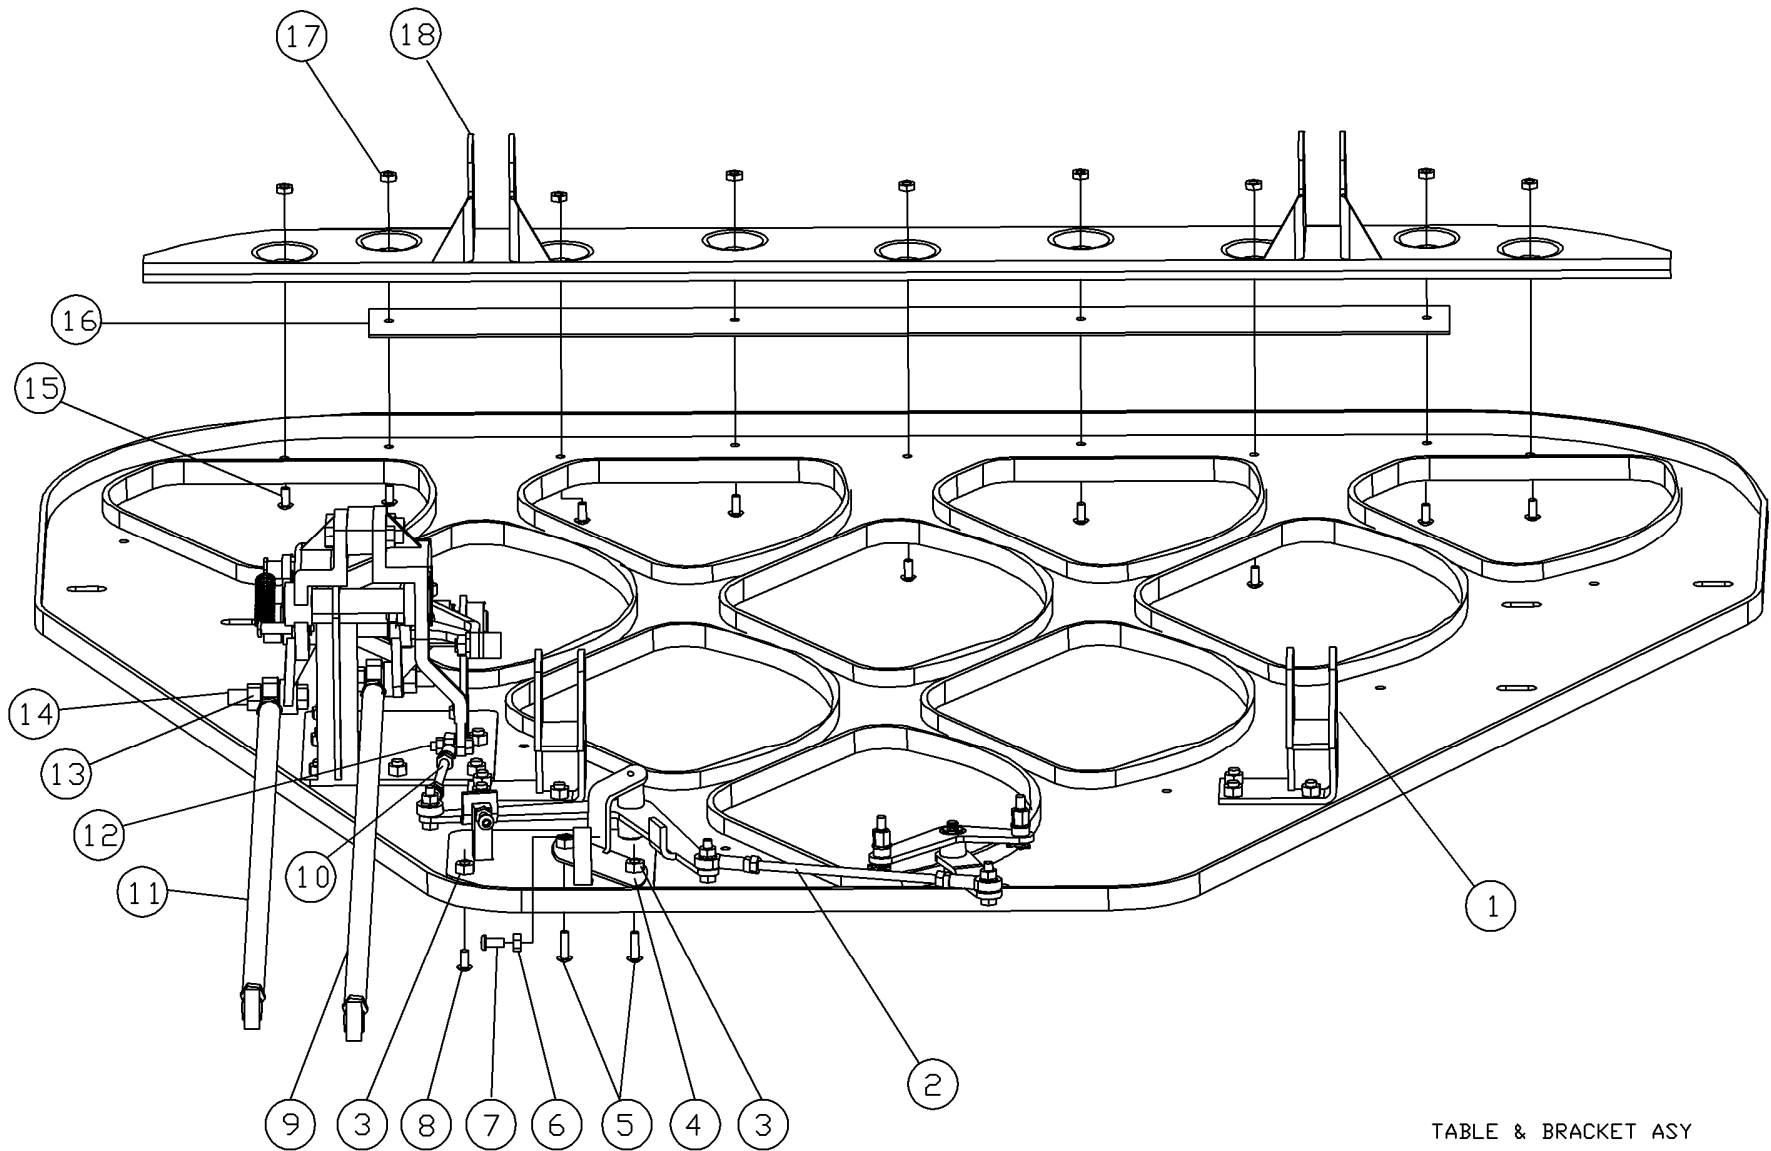

TABLE & BRACKET ASSEMBLY

TABLE & BRACKET ASY

TABLE & BRACKET ASSEMBLY

ITEM	QTY	PART #	DESCRIPTION	ITEM	QTY	PART #	DESCRIPTION
1	2	090-005-505	FRONT TABLE BRACKET				
2	1	090-005-613	ROD ASSEMBLY, LONG				
3	19	844-057-002	NUT, STOVER LOCK, 5/16 - 18				
4	1	090-005-637	PIVOT SUPPORT BRACKET				
5	2	808-557-140	SCREW, BUTTON HEAD CAP, 5/16 - 18 X 7/8				
6	2	835-549-002	NUT, HEX JAM, 1/4 - 20				
7	1	808-549-200	SCREW, BUTTON HEAD CAP, 1/4 - 20 X 1 1/4				
8	17	808-557-120	SCREW, BUTTON HEAD CAP, 5/16 - 18 X 3/4				
9	1	088-005-501	SPOT TIE ROD ASSEMBLY				
10	1	090-005-615	ROD ASSEMBLY, SHORT				
11	1	088-005-500	RESPOT TIE ROD ASSEMBLY				
12	4	809-849-165	SCREW, HEX, 1/4 - 20 X 1				
13	2	844-069-002	NUT, STOVER LOCK, 7/16 - 14				
14	2	809-869-285	SCREW, HEX, 7/16 - 14 X 1-1/2				
15	9	808-549-120	SCREW, BUTTON HEAD CAP, 1/4 - 20 X 3/4				
16	1	090-005-656	REAR BRACKET SHIM				
17	13	844-049-002	NUT, STOVER LOCK, 1/4 - 20				
18	1	090-005-536	REAR MOUNTING BRACKET				